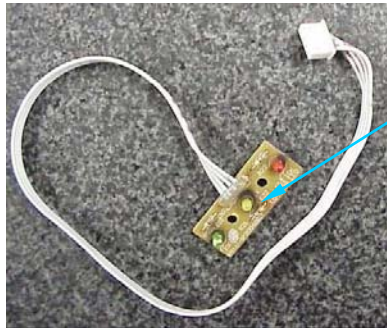

Replacement Parts Diagram

Model HBF400 (Series A-C)

PROPRIETARY RIGHTS NOTICE This document and all information contained within it is the property of Hamilton Beach Brands, Inc. (HBB). It is confidential and proprietary and has been provided to you for a limited purpose. It must be returned or destroyed upon request. Disclosure, reproduction or use of this document and any information contained within it, in full or in part, for any purpose is forbidden without the prior written consent of HBB. No photographs may be taken of any article fabricated or assembled from this document without the prior written consent of HBB.

Hamilton Beach Commercial Badge
990092700

Cycle Count LED
990038700

Not Shown:

Brush Motor Kit
990104800

 Hamilton Beach 4421 Waterfront Drive Glen Allen, VA 23060	Revision Description:	Added Raw Container part number					
	Request Number:	HQE-10581	Revision Date:	11/11/10	Approved by:	HQE-10581	
	Issue Code(s):	CS, SP	Page:	1 of 1	Document #:	510015900	Rev: