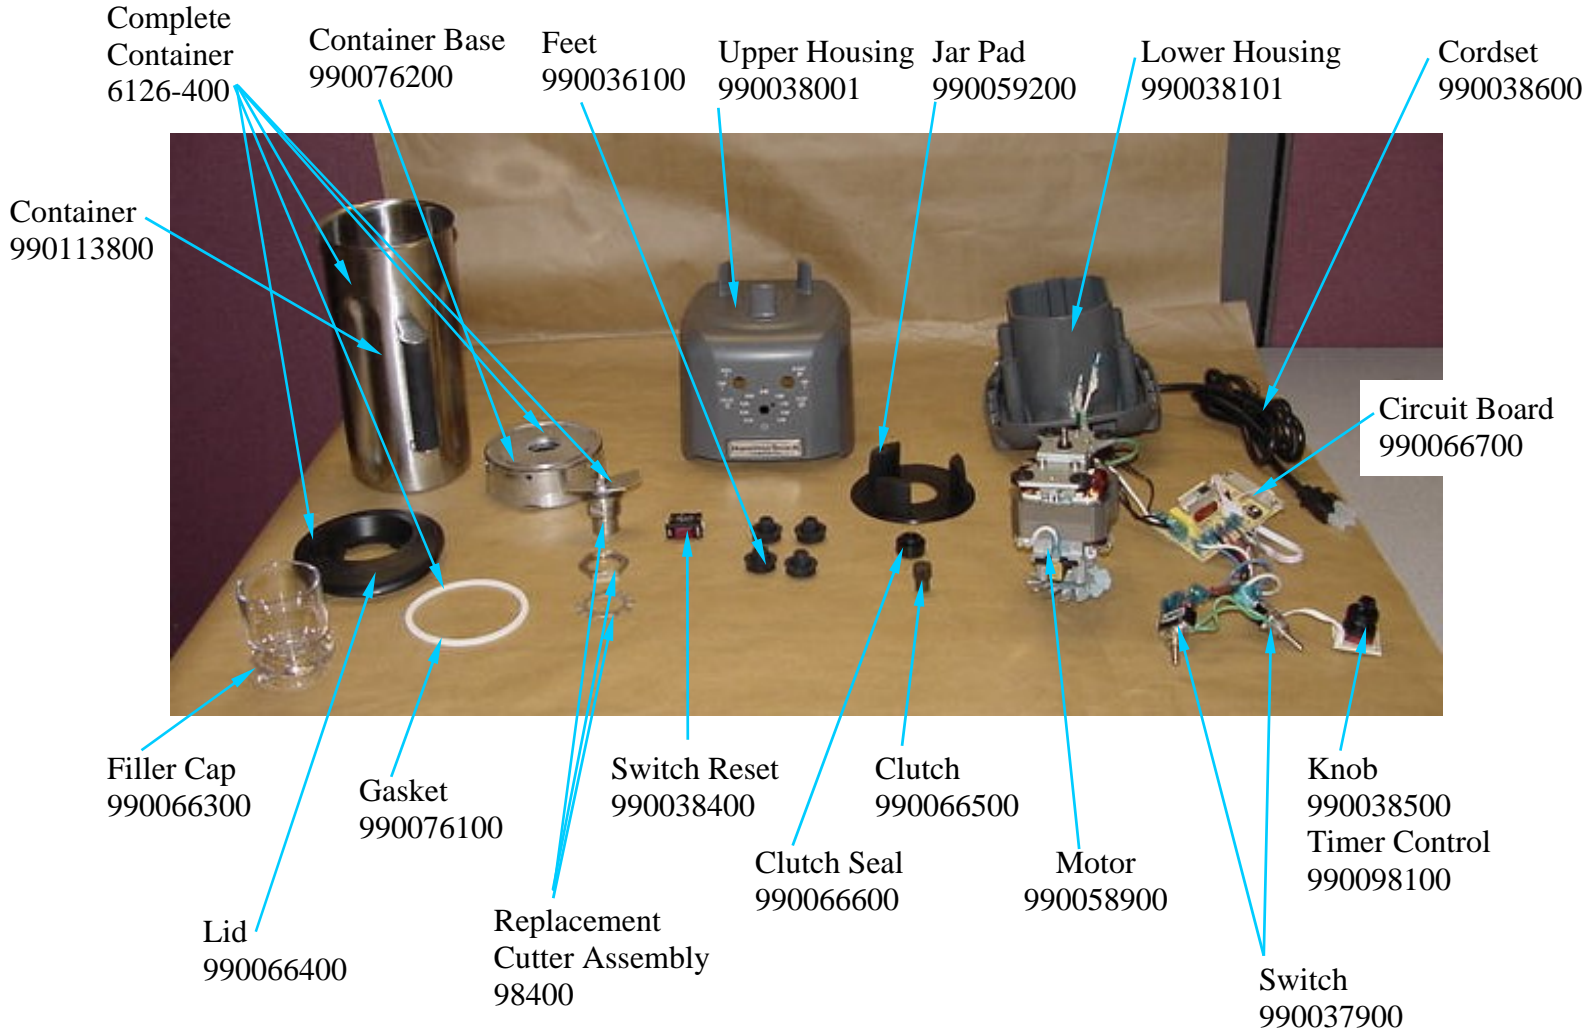

Replacement Parts Diagram

Model HBF400 (Series A-C)

PROPRIETARY RIGHTS NOTICE This document and all information contained within it is the property of Hamilton Beach Brands, Inc. (HBB). It is confidential and proprietary and has been provided to you for a limited purpose. It must be returned or destroyed upon request. Disclosure, reproduction or use of this document and any information contained within it, in full or in part, for any purpose is forbidden without the prior written consent of HBB. No photographs may be taken of any article fabricated or assembled from this document without the prior written consent of HBB.

Hamilton Beach Commercial Badge
990092700

Cycle Count LED
990038700

Not Shown:

Brush Motor Kit
990104800

 Hamilton Beach 4421 Waterfront Drive Glen Allen, VA 23060	Revision Description:	Added Raw Container part number					
	Request Number:	HQE-10581	Revision Date:	11/11/10	Approved by:	HQE-10581	
	Issue Code(s):	CS, SP	Page:	1 of 1	Document #:	510015900	Rev: